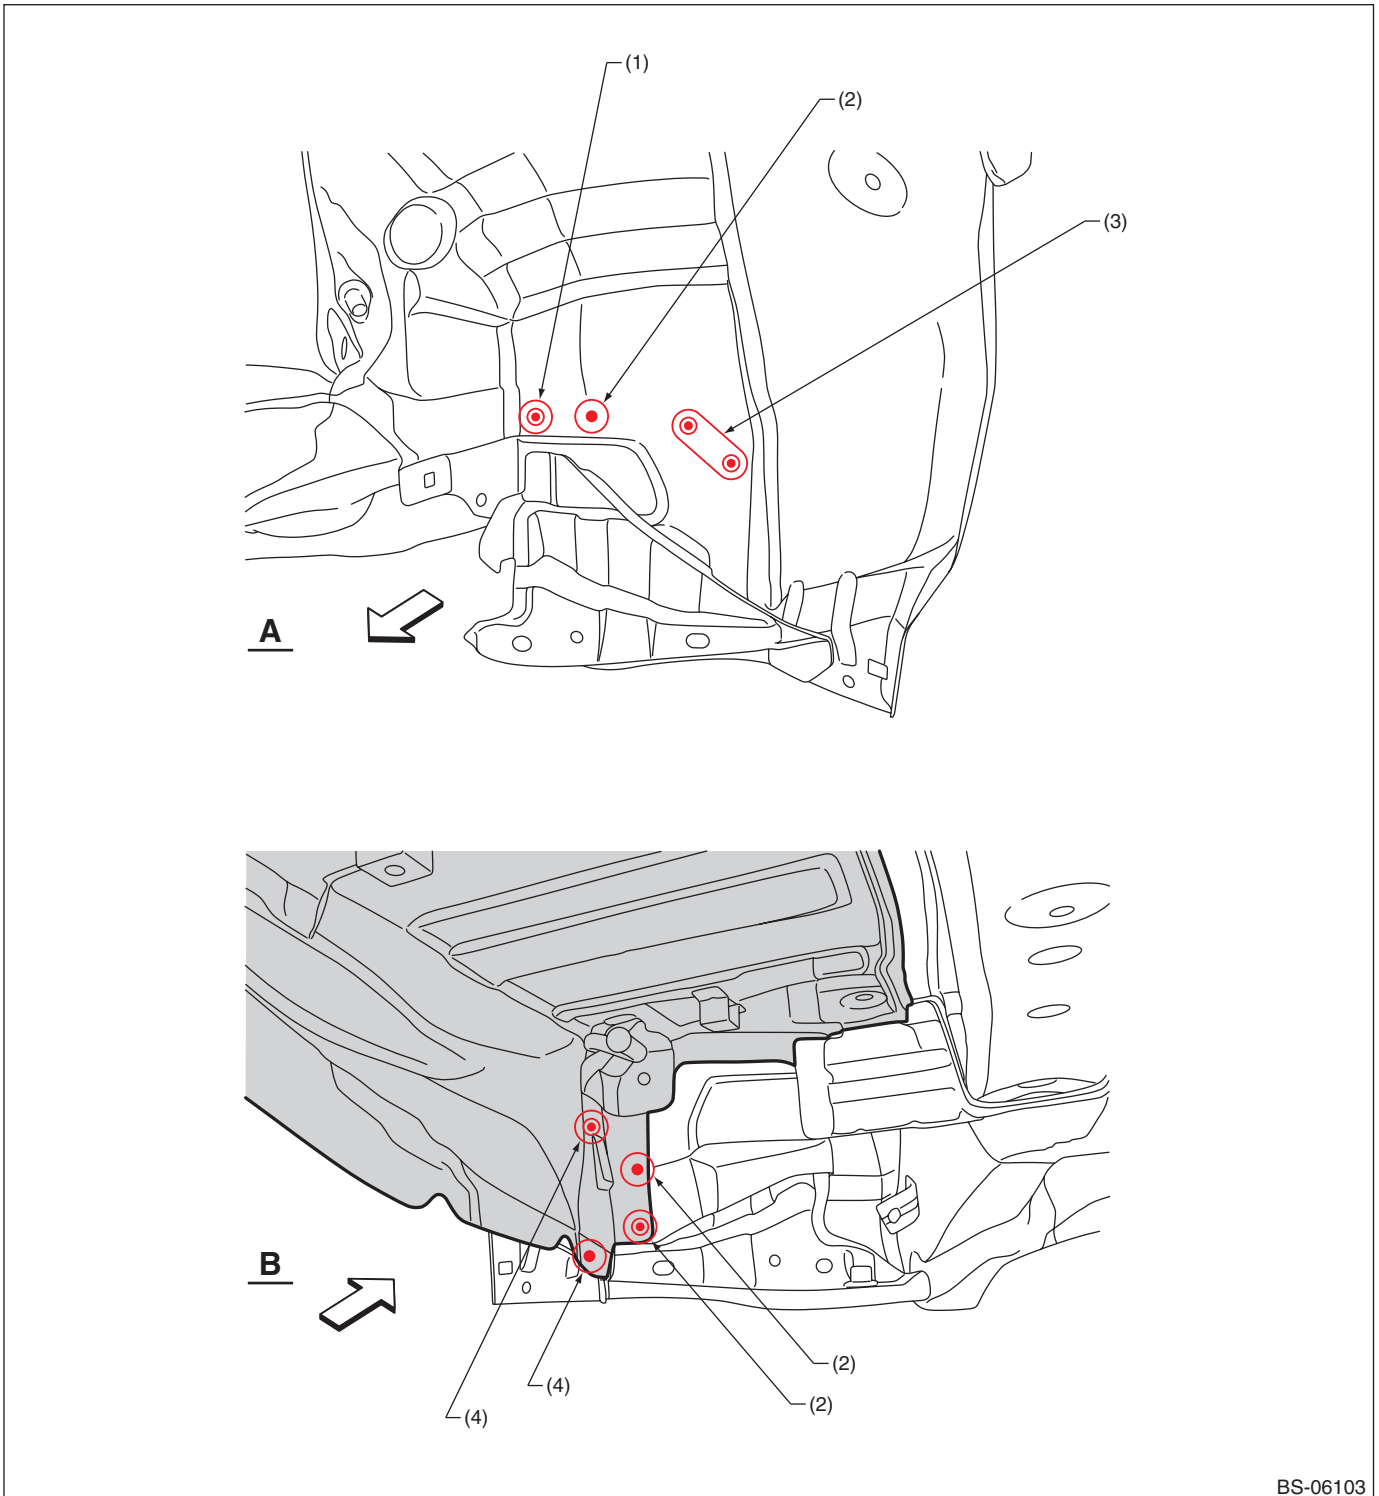

Panel Replacement

7-18. Rear Floor Side (total replacement)

A: REMOVAL

- Overall view (Rear skirt, rear quarter and rear side frame upper rear removal condition)

BS-06102

(1) 2 points (top · 2)

(2) 1 point (top · 1)

(3) 10 points (top · 1)

Panel Replacement

• Views

BS-06103

(1) 1 point (outside · 2)
(2) 1 point (outside · 1)

(3) 2 points (outside · 1)

(4) 1 point (inside · 1)