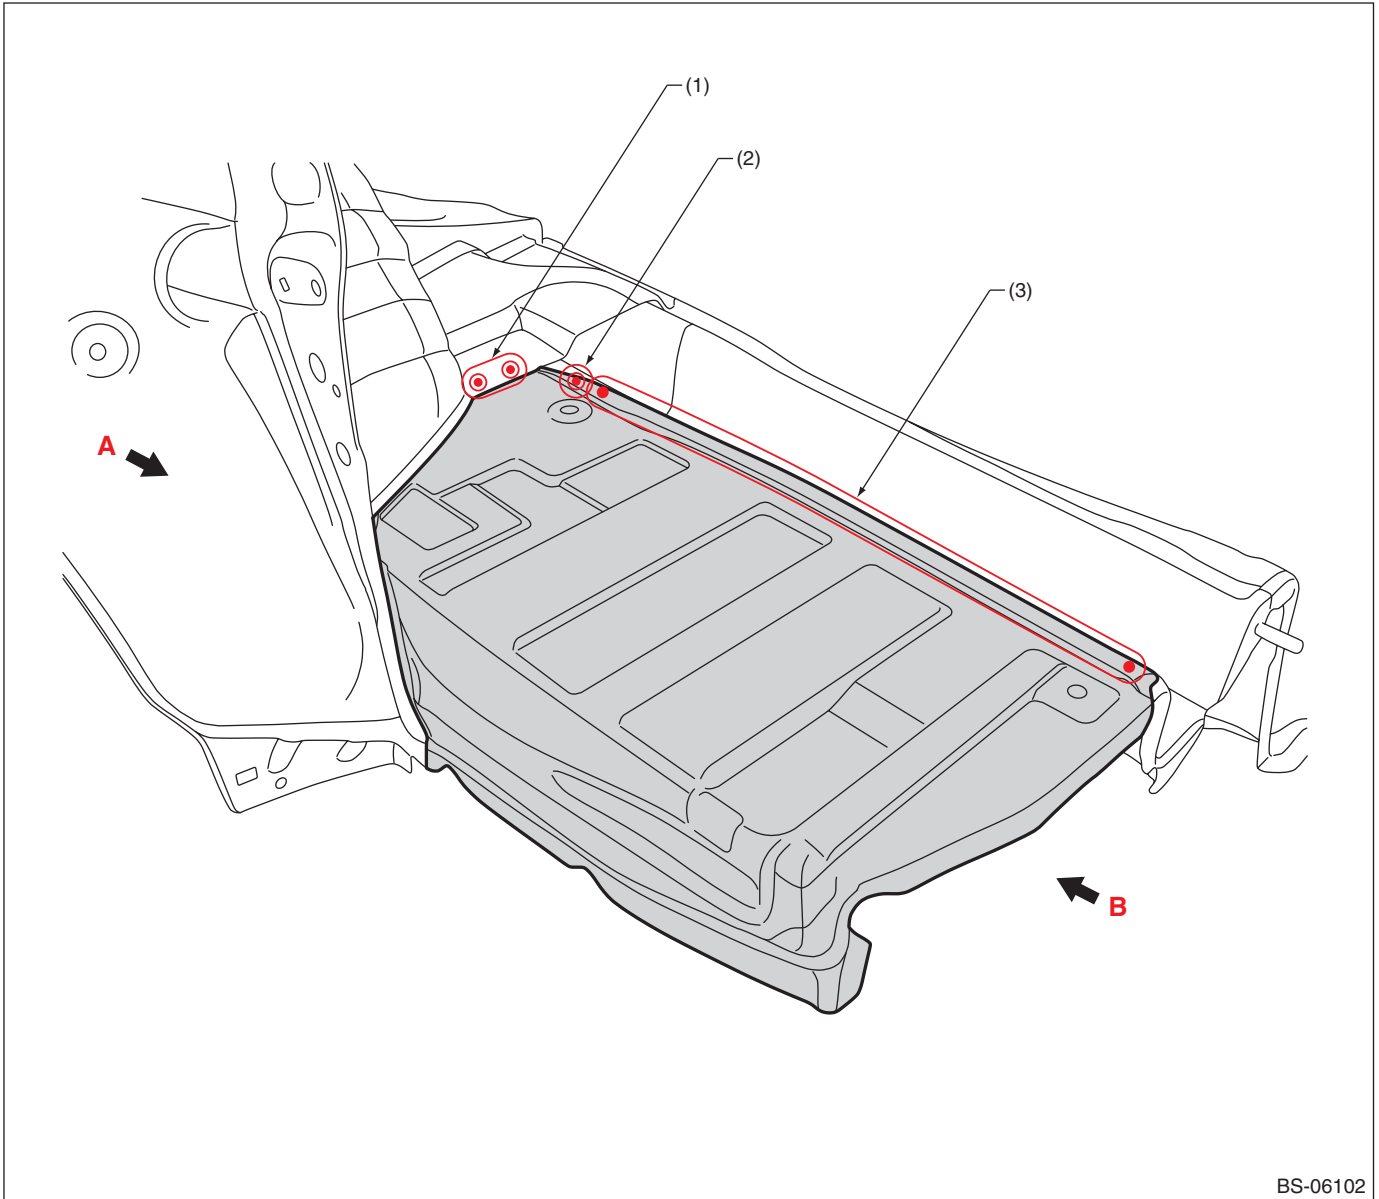

Panel Replacement

7-18. Rear Floor Side (total replacement)

A: REMOVAL

- Overall view (Rear skirt, rear quarter and rear side frame upper rear removal condition)

BS-06102

(1) 2 points (top · 2)

(2) 1 point (top · 1)

(3) 10 points (top · 1)

Panel Replacement

• Views

BS-06103

(1) 1 point (outside · 2)
(2) 1 point (outside · 1)

(3) 2 points (outside · 1)

(4) 1 point (inside · 1)